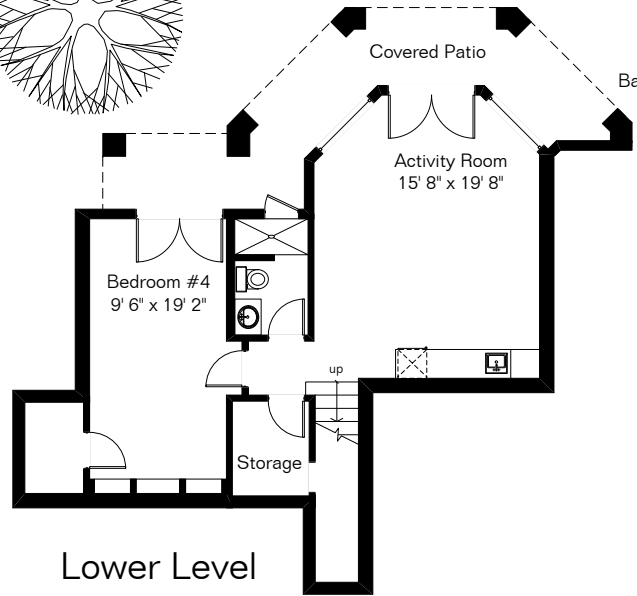

The square footages and room size information are deemed to be reliable but are not guaranteed and should be independently verified.

3972 E Playa de Coronado

Lower Level

Living Area 3,541 Sq Ft
Garage 720 Sq Ft

Main Level

Pool & Spa Area

Site Visit February 2019

Copyright 2019 Floor Plans First! LLC
All Rights Reserved.

www.FloorPlansFirst.com

Toll Free (877) 887-1500
Voice (520) 881-1500

Floor Plans First!
See the Floor Plan First!