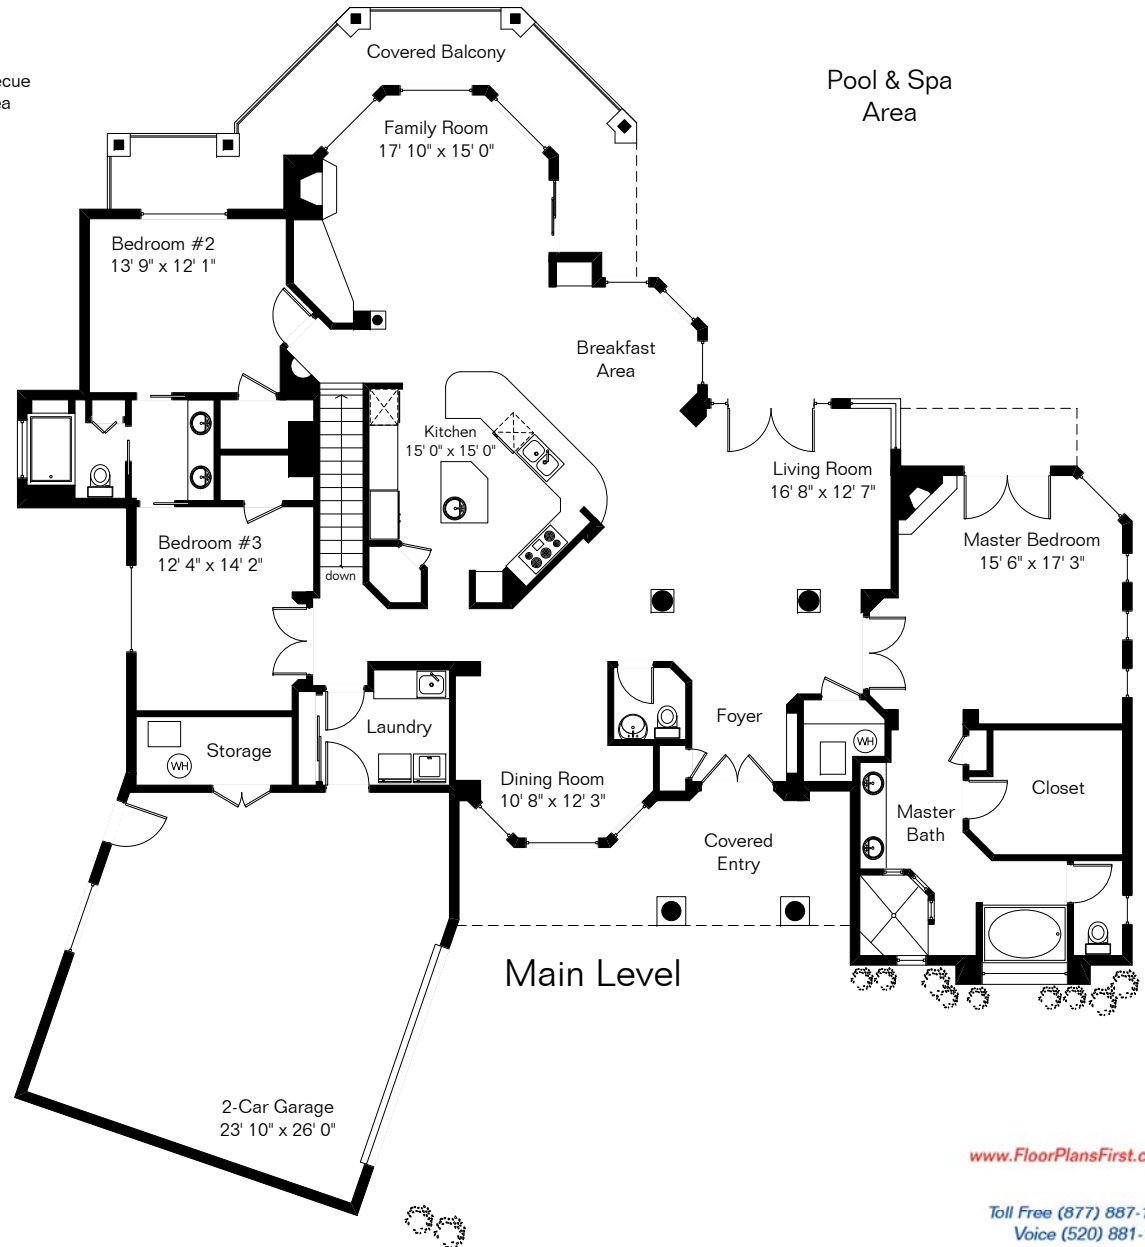

The square footages and room size information are deemed to be reliable but are not guaranteed and should be independently verified.

3972 E Playa de Coronado

Lower Level

Living Area 3,541 Sq Ft
Garage 720 Sq Ft

Main Level

Pool & Spa Area

Site Visit February 2019

Copyright 2019 Floor Plans First! LLC
All Rights Reserved.

www.FloorPlansFirst.com

Toll Free (877) 887-1500
Voice (520) 881-1500

Floor Plans First!
See the Floor Plan First!